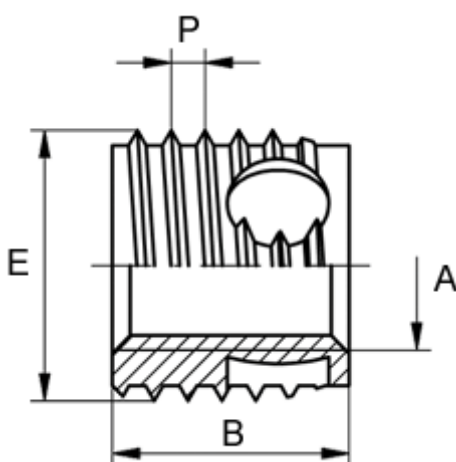

Data Sheet

Article number: 12338000030800
Description: KLEE-coil 338 000 030.800
M3 Brass

Measures

Female thread A	= M3
Length B	= 6
Male thread E	= 5.0
Min hole depth blind hole	= 8
Thread pitch P	= 0.60
Type	= 338 000 030 ...